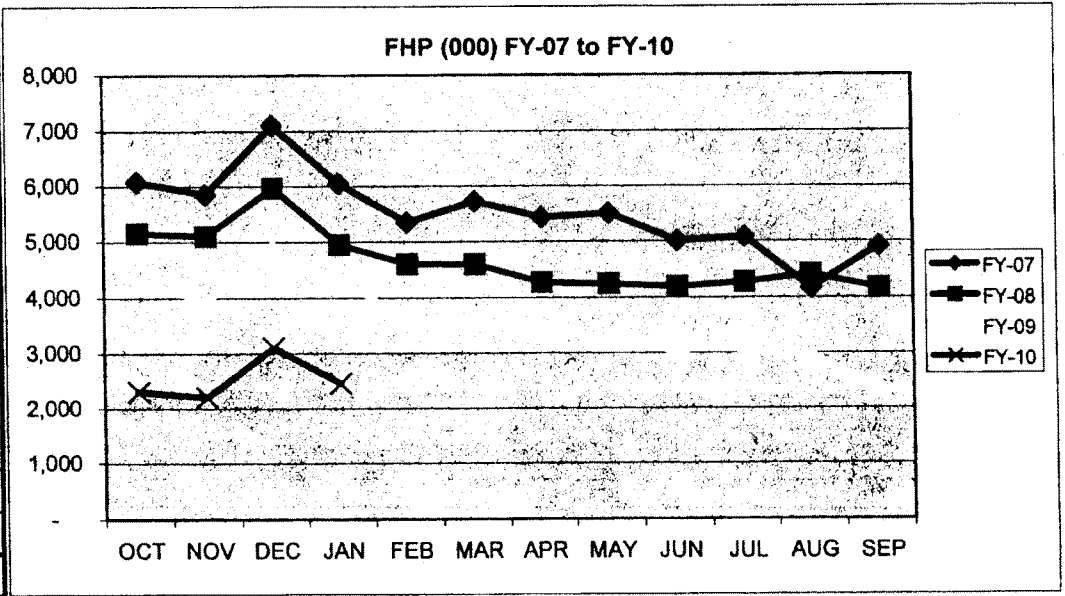

SF NDC VOLUME TRENDS

FIRST HANDLED PIECES (000)

MONTH	FY-07	FY-08	FY-09	%SPLY	FY-10	%SPLY
OCT	6,075	5,158	4,347	-15.7%	2,302	-47.0%
NOV	5,847	5,102	3,923	-23.1%	2,199	-43.9%
DEC	7,098	5,974	4,866	-18.5%	3,100	-36.3%
JAN	6,043	4,944	4,326	-12.5%	2,453	-43.3%
FEB	5,342	4,595	3,623	-21.2%		
MAR	5,722	4,591	3,666	-20.1%		
APR	5,428	4,262	3,444	-19.2%		
MAY	5,500	4,239	3,275	-22.7%		
JUN	5,004	4,186	3,188	-23.8%		
JUL	5,075	4,270	3,050	-28.6%		
AUG	4,159	4,404	2,953	-32.9%		
SEP	4,905	4,160	2,379	-42.8%		
YTD	66,198	55,885	43,040	-23.0%	10,054	-43.3%